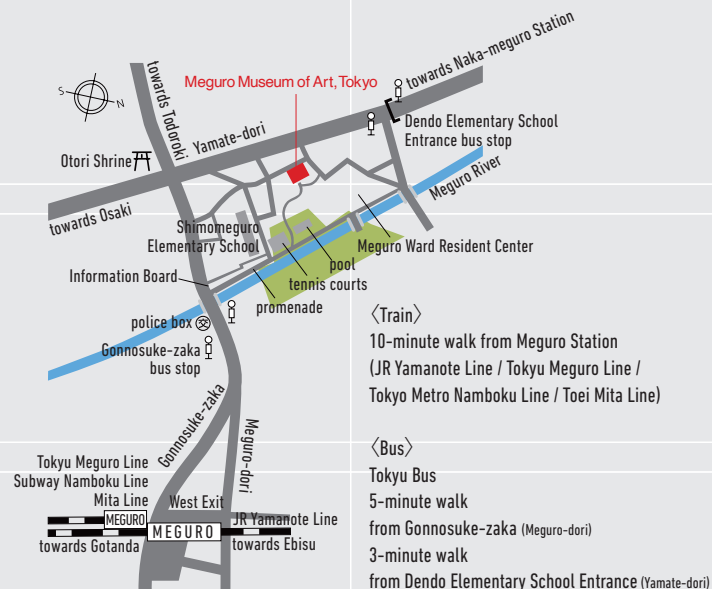

Meguro Foundation of Art and Culture / Meguro Museum of Art, Tokyo [MMAT]

Meguro Citizens Center Grounds, 2-4-36 Meguro, Meguro-ku, Tokyo 153-0063
Tel.03-3714-1201 <https://www.mmat.jp>

Meguro Museum of Art, Tokyo

目黒区美術館

2022.4
2023.3
Calendar